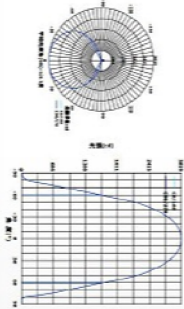

Product Features: Patented stylish outlook with large lighting coverage area guarantees the best-seller status.

Applications: Playgrounds, Stadium, Garden, Outdoor, etc.

系列 Series: CCP
 功率 Power: 15W, 30W, 60W, 100W, 180W, 180W, 200W, 300W, 400W
 色温 Color: 3000K/6500K ± 300
 外壳材料 Shell Material: 压铸铝 Die-Cast Aluminum
 光源 Light Source: 82286A/1517E SMD 8228
 电压 Voltage: 交流电压 90~140V/180~265V
 驱动电源 Lumen Output: 88L/MW
 发光角度 Beam Angle: 120°
 工作温度 Working Temperature: -20℃~+55℃
 防水等级 Protection Grade: IP66
 质保 Warranty: 2年 2 Years

型号 / Model	灯饰尺寸 / Fixture Size (mm)	灯罩尺寸 / Inner Box Size (mm)	外形尺寸 / Carton Box Size (mm)	装箱数量 / Carton Qty
CCP-30W	219*204*41.5	226*48*211	505*240*225	10
CCP-60W	267*524.6*54.1.5	274*48*253	505*290*270	10
CCP-100W	313.5*271*41.5	320*48*277	405*385*295	8
CCP-150W	374*282*45	381*52*300	440*395*315	8
CCP-200W	425*325*52	432*59*332	445*315*345	5
CCP-300W	470*388*75	485*100*370	500*315*385	3
CCP-400W	510*360*83	525*110*400	540*350*415	3

Jet Series

400W

SKU: 9741 - 6400K White
SKU: 9740 - 3000K Warm White

Voltage/Frequency: AC:220-240V,50/60Hz
Luminous Flux: 32000lm
CRI: >80
PF: >0.9
Beam Angle: 120°
Color of Fixture: Black
Body Type: Aluminium
IP Rating: IP65
Dimension: 510x385x75mm